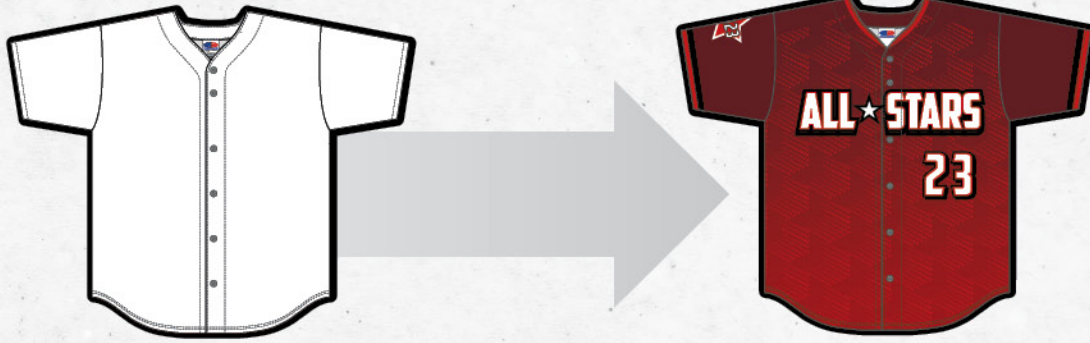

- Create your own custom sublimated design by supplying a vectorized art file, or utilize our in-house graphic design department