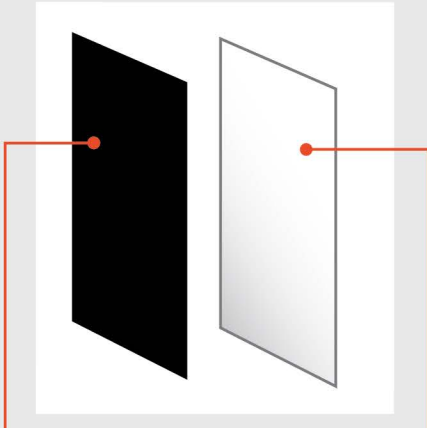

CUSTOM NECK GAITERS

Our non-medical grade neck gaiters are playfully designed to help you keep protective measures in place while projecting a little personality and style.

Customize your sublimated neck gaiter with your favorite pattern or logos. Many available design options and unlimited creativity to show off your team, school, company or organization.

MADE TO ORDER

Made in

EVERY FEATURE IS DESIGNED WITH COMFORT IN MIND

1 OR 2 LAYER CONSTRUCTION AVAILABLE