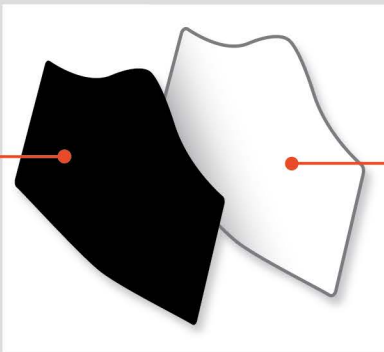

2 LAYER CONSTRUCTION

Inner layer (White) 94% Cotton, 6% Spandex for breathable comfort and added filtration.

Outer layer (Black) 90.2% Modal, 9.8% Spandex for breathability.