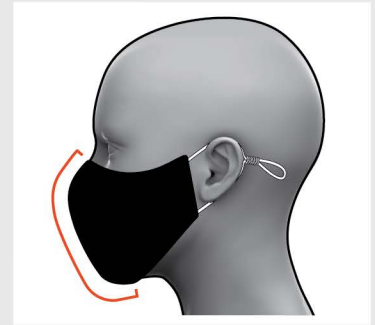

#### 2 LAYER CONSTRUCTION

**Inner layer** 100% Cotton for breathable comfort and added filtration.

**Outer layer** 100% lightweight Polyester for breathability.

#### CONTOURED FIT DESIGNED FOR COMFORT

Contoured fit for a comfortable feel and better fit around the nose.

#### FULL COVERAGE COVER FROM NOSE TO CHIN

Covering from nose to chin for better effectiveness and full face coverage