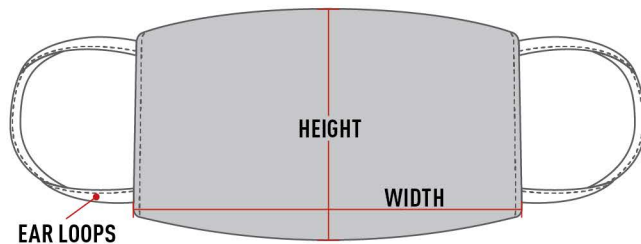

## 1 PIECE & 2 PIECE MASKS

MASK SIZE	WIDTH* (EAR TO EAR)	HEIGHT (NOSE TO CHIN)	EAR LOOPS (TOTAL LENGTH)	ADJUSTABLE EAR LOOPS (TOTAL LENGTH)
X-SMALL (XS)	6 1/4"	4 1/2"	5 1/2"	9"
SMALL (S)	7 1/4"	5 1/8"	5 1/2"	9"
LARGE (L)	7 7/8"	5 7/8"	6 5/8"	9"
X-LARGE (XL)	8 1/2"	6 1/2"	6 5/8"	9"
TOLERANCES	+/- 3/8"	+/- 1/2"	+/- 3/8"	

\* Mask width is distance on diagram multiplied by 2

**1 PIECE MASK**

**2 PIECE MASK**

\*Imported Classic Black Face Mask Dimensions

TWO PIECE MASK SIZE	WIDTH* (EAR TO EAR)	HEIGHT (NOSE TO CHIN)	EAR LOOPS (TOTAL LENGTH)
LARGE (L)	7 3/8"	5 7/8"	6 1/2"

## SINGLE PIECE MASK

SINGLE PIECE MASK SIZE	WIDTH (EAR TO EAR)	HEIGHT (NOSE TO CHIN)	EAR LOOPS (TOTAL LENGTH)
SMALL (S)	7"	4"	5 1/2"
LARGE (L)	7 5/8"	4 3/4"	6 5/8"
X-LARGE (XL)	8 1/4"	5 1/8"	6 5/8"
TOLERANCES	+/- 3/8"	+/- 1/2"	+/- 3/8"