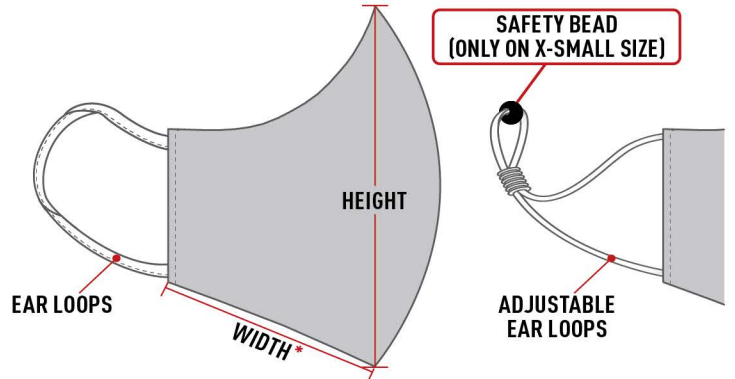

## 1 PIECE & 2 PIECE MASKS

MASK SIZE	WIDTH* (EAR TO EAR)	HEIGHT (NOSE TO CHIN)	EAR LOOPS (TOTAL LENGTH)	ADJUSTABLE EAR LOOPS (TOTAL LENGTH)
X-SMALL (XS)	6 1/4"	4 1/2"	5 1/2"	9"
SMALL (S)	7 1/4"	5 1/8"	5 1/2"	9"
LARGE (L)	7 7/8"	5 7/8"	6 5/8"	9"
X-LARGE (XL)	8 1/2"	6 1/2"	6 5/8"	9"
TOLERANCES	+/- 3/8"	+/- 1/2"	+/- 3/8"	

\* Mask width is distance on diagram multiplied by 2

**1 PIECE MASK**

**2 PIECE MASK**

\*Imported Classic Black Face Mask Dimensions

TWO PIECE MASK SIZE	WIDTH* (EAR TO EAR)	HEIGHT (NOSE TO CHIN)	EAR LOOPS (TOTAL LENGTH)
LARGE (L)	7 3/8"	5 7/8"	6 1/2"