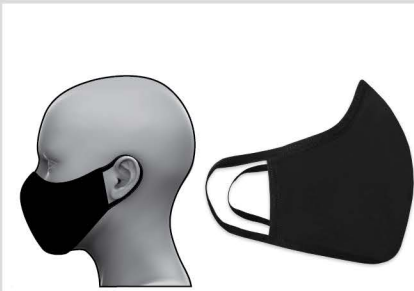

STRETCH FABRIC EAR LOOPS

Standard fit loops made from a stretch polyester fabric.

Masks come individually bagged.