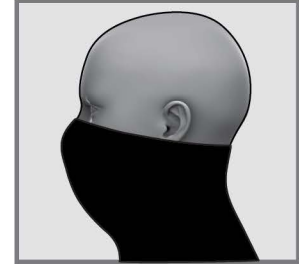

## 1. CHOOSE YOUR STYLE

**NO 2 FACES ARE THE SAME**  
WITH OUR MULTIPLE STYLES, WE'VE GOT YOU COVERED!

ADJUSTABLE OVER EAR LOOP  
**MOST POPULAR OPTION**

OVER EAR LOOP

ADJUSTABLE AROUND HEAD LOOP

NECK GAITER\*  
\*AVAILABLE IN SINGLE AND DOUBLE LAYER