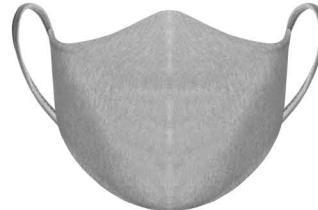

HEATHER GREY
AKFM-1102