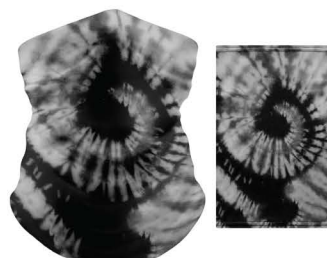

BLACK SPIRALS
ZGM1P-1161