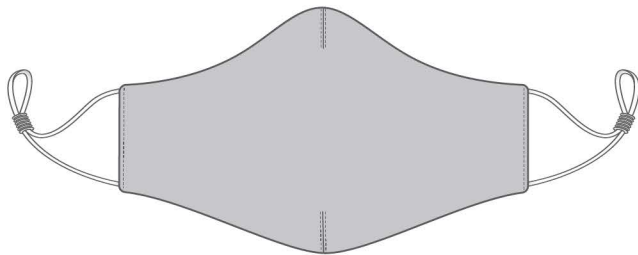

1 PIECE & 2 PIECE MASKS

MASK SIZE	WIDTH* (EAR TO EAR)	HEIGHT (NOSE TO CHIN)	EAR LOOPS (TOTAL LENGTH)	ADJUSTABLE EAR LOOPS (TOTAL LENGTH)
X-SMALL (XS)	6 1/4"	4 1/2"	5 1/2"	9"
SMALL (S)	7 1/4"	5 1/8"	5 1/2"	9"
LARGE (L)	7 7/8"	5 7/8"	6 5/8"	9"
X-LARGE (XL)	8 1/2"	6 1/2"	6 5/8"	9"
TOLERANCES	+/- 3/8"	+/- 1/2"	+/- 3/8"	

* Mask width is distance on diagram multiplied by 2

1 PIECE MASK