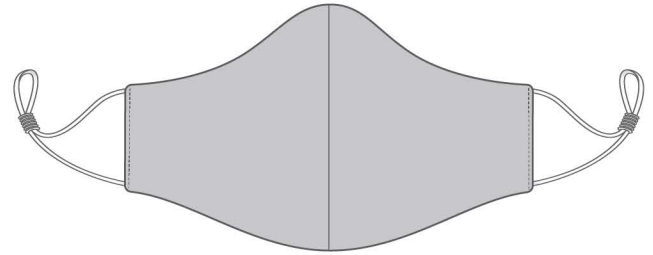

2 PIECE MASK

*Imported Classic Black Face Mask Dimensions

TWO PIECE MASK SIZE	WIDTH* (EAR TO EAR)	HEIGHT (NOSE TO CHIN)	EAR LOOPS (TOTAL LENGTH)
LARGE (L)	7 3/8"	5 7/8"	6 1/2"

SINGLE PIECE MASK

SINGLE PIECE MASK SIZE	WIDTH (EAR TO EAR)	HEIGHT (NOSE TO CHIN)	EAR LOOPS (TOTAL LENGTH)
SMALL (S)	7"	4"	5 1/2"
LARGE (L)	7 5/8"	4 3/4"	6 5/8"
X-LARGE (XL)	8 1/4"	5 1/8"	6 5/8"
TOLERANCES	+/- 3/8"	+/- 1/2"	+/- 3/8"