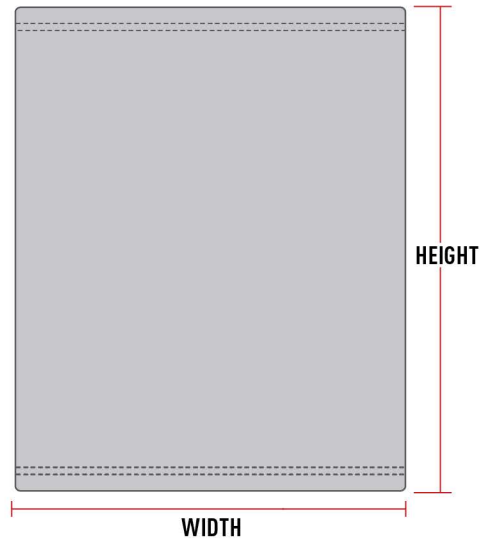

## SINGLE PIECE MASK

SINGLE PIECE MASK SIZE	WIDTH (EAR TO EAR)	HEIGHT (NOSE TO CHIN)	EAR LOOPS (TOTAL LENGTH)
SMALL (S)	7"	4"	5 1/2"
LARGE (L)	7 5/8"	4 3/4"	6 5/8"
X-LARGE (XL)	8 1/4"	5 1/8"	6 5/8"
TOLERANCES	+/- 3/8"	+/- 1/2"	+/- 3/8"

## MASK SIZING RECOMMENDATIONS

(Please refer to sizing chart for dimensions)

- **XS:** Toddlers and Youth
- **S:** Youth and adults with smaller facial features
- **L:** Standard size for most adults
- **XL:** Adults with larger lower facial proportions and/or thick facial hair

## NECK GAITERS \*\*

\*\* Only available in Custom

GAITER MASK SIZES	WIDTH	HEIGHT
YOUTH XL (YXL)	8"	12"
MEDIUM (M)	9"	15"
LARGE (L)	10"	15"
X-LARGE (XL)	10"	18"