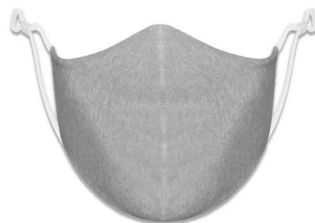

HEATHER GREY
FMADJ-1202