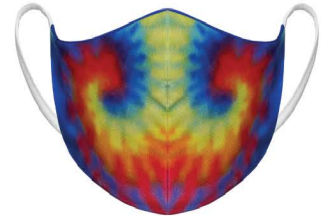

## STOCK SUBLIMATED - STRETCH FABRIC EAR LOOPS

**YOU CAN'T SEE ME - GREEN**  
AKFM-1113

**MY TROPICAL ESTATE**  
AKFM-1114

**IN THE SPOT-LIGHT**  
AKFM-1115

**FLOWER POWER**  
AKFM-1116

**BAD AXE - BLACK**  
AKFM-1117