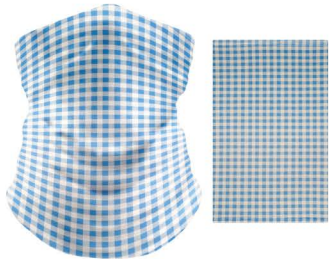

Reusable fabric neck gaiters (non-medical grade).
Made of 100% Polyester outer layer with an **optional** 100% Cotton inner layer
Carefully researched, evidence based, and thoughtfully designed.

SIZES	YOUTH XL	MEDIUM	LARGE	X-LARGE
DIMENSIONS	8" x 12"	9" x 15"	10" x 15"	10" x 18"

MADE TO ORDER

CUSTOM SUBLIMATED GAITERS

GINGHAM - BLUE
ZGM1P-1108