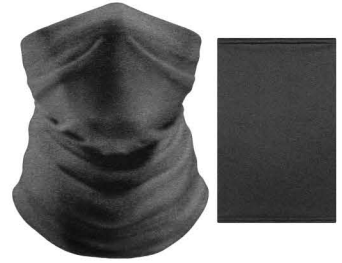

## CUSTOM SOLID GAITERS

**WHITE**  
ZGM1P-1100

**BLACK**  
ZGM1P-1101

**HEATHER GREY**  
ZGM1P-1102

**HEATHER CHARCOAL**  
ZGM1P-1103

**NAVY**  
ZGM1P-1104

**PRO BLUE**  
ZGM1P-1138

**ROYAL**  
ZGM1P-1139

**RED**  
ZGM1P-1140

**DARK GREEN**  
ZGM1P-1141

**PINK**  
ZGM1P-1142

WASH. DRY. REUSE.

Reusable fabric neck gaiters (non-medical grade).  
 Made of 100% Polyester outer layer with an **optional** 100% Cotton inner layer  
 Carefully researched, evidence based, and thoughtfully designed.