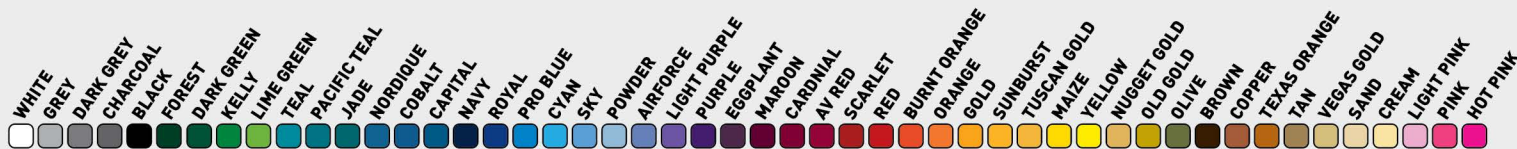

STANDARD SUBLIMATION COLOURS

Care Instructions:

- Wash mask before first use and after each wear
- Washing machine friendly
- Machine or hang to dry
  - 3 ply masks should be hung to dry. Do NOT put in dryer or dry clean

WASH. DRY. REUSE!

Return Or Exchange Policy

Due to the nature of the product, we will not accept returns or exchanges on any masks or gaiters. All sales are final.