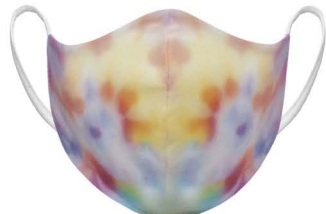

## STOCK SUBLIMATED - STRETCH FABRIC EAR LOOPS

**SPOT-ON  
AKFM-1158**

**TIGER ROYALTY  
AKFM-1159**

**BLUE BLAST  
AKFM-1160**

**BLACK SPIRALS  
AKFM-1161**

**PASTEL SPIRALS  
AKFM-1162**

**SPECK-TACULAR  
AKFM-1163**