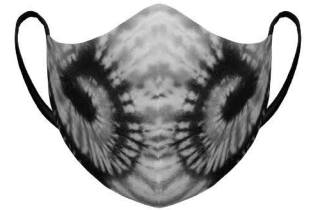

## STOCK SUBLIMATED - STRETCH FABRIC EAR LOOPS

**SPOT-ON  
AKFM-1158**

**TIGER ROYALTY  
AKFM-1159**

**BLUE BLAST  
AKFM-1160**

**BLACK SPIRALS  
AKFM-1161**

**PASTEL SPIRALS  
AKFM-1162**

**SPECK-TACULAR  
AKFM-1163**