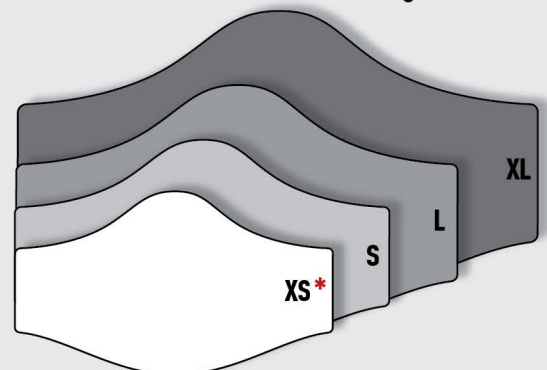

#### STRETCH FABRIC EAR LOOPS

Standard fit loops made from a stretch polyester fabric.

FMADJ

#### ADJUSTABLE ELASTIC EAR LOOPS

**NEW**

NEW adjustable elastic ear loops for better fit and unlimited size options

# REUSABLE FABRIC FACE MASKS

Reusable 2 Ply, double layer fabric face masks (non-medical grade).  
Made of 100% Cotton inner layer and 100% Polyester outer layer with adjustable stretch elastic ear loops that fit around the ears.  
Carefully researched, evidence based, and thoughtfully designed.